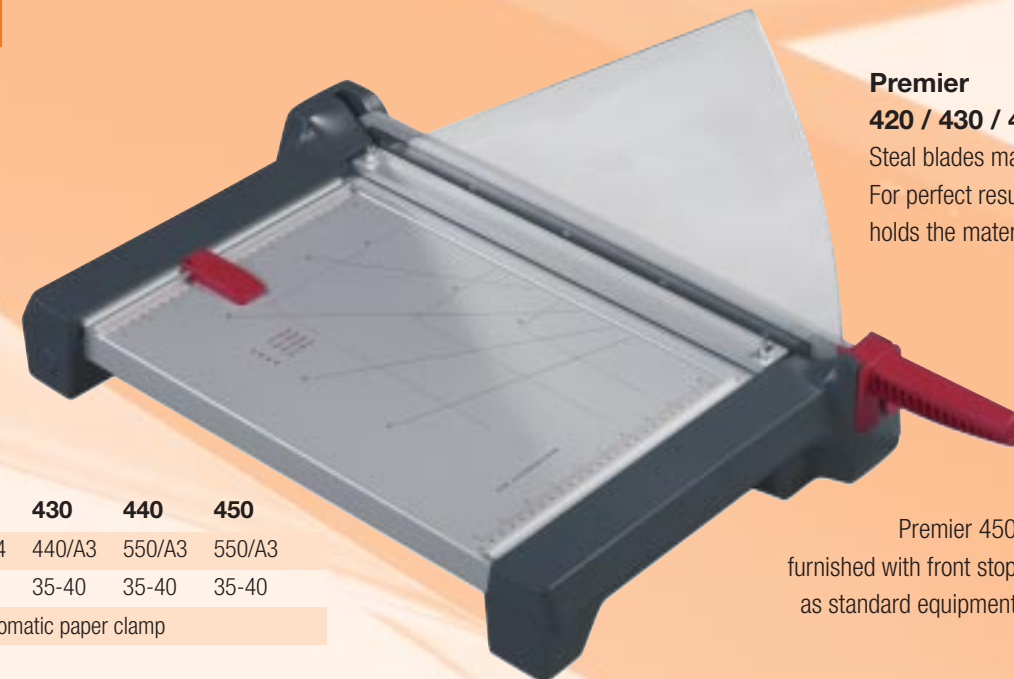

Trimmers

For professional use in the office or at home, for arts and crafts or at school, trimmers are extremely easy and safe to use, and assure that paper, photos, cardboard, sheet materials and more are precisely cut to the desired size. The transparent paper clamp holds the material to be cut securely in place, thus avoiding misalignment due to slipping. This is the only way to guarantee an accurate cut for larger stacks of paper.

Premier 310 / 320 / 330 / 340 / 350
High performance:
10 variants for professional use
with cutting lengths of up to 1300 mm
and with extra high capacity for
up to 25 sheets if required

Complete
with variable cutting head
limit stops as standard
equipment

Premier®

Premier 210
Premier 220
Where scissors have reached their limits:
cuts up to five sheets with ease and accuracy

Premier 510
Premier 520
In the office or at home: rugged design
assures precision results for up to 15 sheets

In combination with the ergonomically designed handle, this assures best possible cutting results with minimal effort. As a pleasant side effect, the blade opening angle is smaller than with conventional cutters, the hand guard is not as high and the unit takes up less space. The paper clamp included with the Premier 400 follows the blade – it rises and falls automatically. In this way, stacks of up to 40 sheets are held securely in place in an effortless fashion.