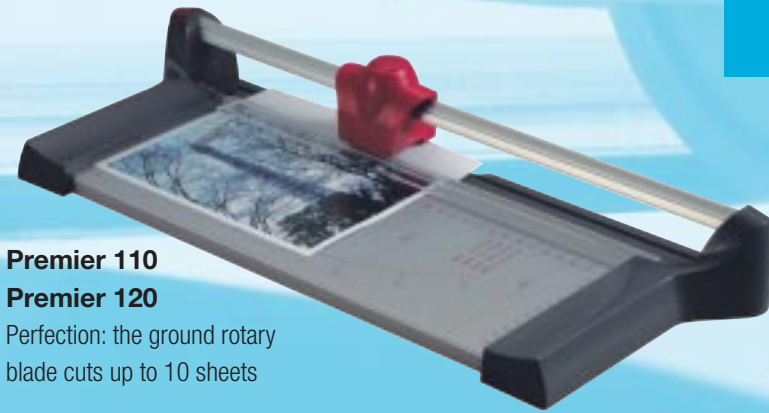

Trimmers

For professional use in the office or at home, for arts and crafts or at school, trimmers are extremely easy and safe to use, and assure that paper, photos, cardboard, sheet materials and more are precisely cut to the desired size. The transparent paper clamp holds the material to be cut securely in place, thus avoiding misalignment due to slipping. This is the only way to guarantee an accurate cut for larger stacks of paper.

Premier 100
Ruler and cutter in one:
for hobby and office
with formats up to A4

Premier 110
Premier 120
Perfection: the ground rotary
blade cuts up to 10 sheets

Accessories for Premier 100 / 110

Creativity knows no limits thanks to interchangeable cutting heads. Greeting cards and photos are transformed into one-of-a-kind showpieces

Premier 310 / 320 / 330 / 340 / 350
High performance:
10 variants for professional use
with cutting lengths of up to 1300 mm
and with extra high capacity for
up to 25 sheets if required

Complete
with variable cutting head
limit stops as standard
equipment

In combination with the ergonomically designed handle, this assures best possible cutting results with minimal effort. As a pleasant side effect, the blade opening angle is smaller than with conventional cutters, the hand guard is not as high and the unit takes up less space. The paper clamp included with the Premier 400 follows the blade – it rises and falls automatically. In this way, stacks of up to 40 sheets are held securely in place in an effortless fashion.