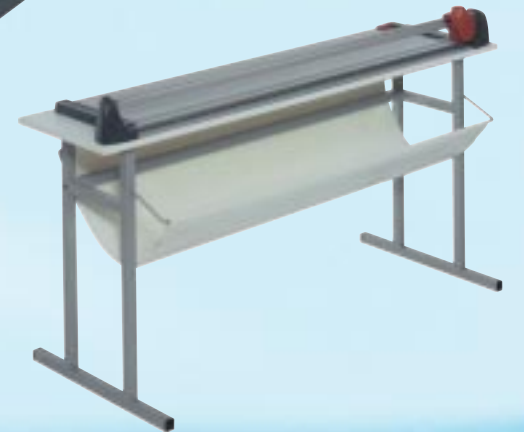

Trimmers

For professional use in the office or at home, for arts and crafts or at school, trimmers are extremely easy and safe to use, and assure that paper, photos, cardboard, sheet materials and more are precisely cut to the desired size. The transparent paper clamp holds the material to be cut securely in place, thus avoiding misalignment due to slipping. This is the only way to guarantee an accurate cut for larger stacks of paper.

Premier 100
Ruler and cutter in one:
for hobby and office
with formats up to A4

Premier 110
Premier 120
Perfection: the ground rotary
blade cuts up to 10 sheets

Accessories for Premier 100 / 110

Creativity knows no limits thanks to interchangeable cutting heads. Greeting cards and photos are transformed into one-of-a-kind showpieces

Premier 310 / 320 / 330 / 340 / 350
High performance:
10 variants for professional use
with cutting lengths of up to 1300 mm
and with extra high capacity for
up to 25 sheets if required

Complete
with variable cutting head
limit stops as standard
equipment

In combination with the ergonomically designed handle, this assures best possible cutting results with minimal effort. As a pleasant side effect, the blade opening angle is smaller than with conventional cutters, the hand guard is not as high and the unit takes up less space. The paper clamp included with the Premier 400 follows the blade – it rises and falls automatically. In this way, stacks of up to 40 sheets are held securely in place in an effortless fashion.